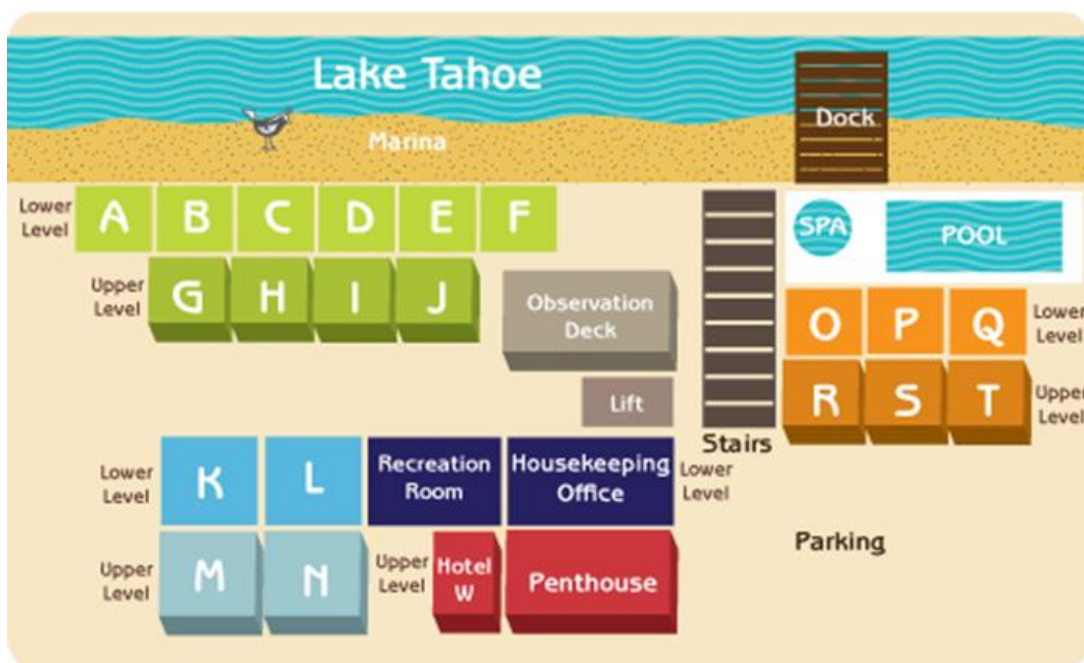

Fractional Timeshare Units (Deeded Weeks)

UNITS A-F: Beach Front Units - One bedroom; 1 queen bed; 1 queen sofa bed; sleeps 4; full kitchen; one bath. Units are 527 square feet.

UNITS G-J: Second Level - Lake View - One bedroom; 1 queen bed; 1 queen sofa bed; sleeps 4; full kitchen; one bath. Fireplace. Units are 514 square feet.

UNITS K-L: Street Level-Lake View - One bedroom, 2 double beds; 1 double sofa bed; sleeps 6; small full kitchen; two baths. Unit L is also an ADA accessible unit. Units are 609 square feet.

UNITS M-N: Lake View - One bedroom, 2 queen beds; 1 queen sofa bed; sleeps 6; full kitchen; two baths. Units are 792 square feet.

STUDIO UNITS O, P, R, & S: Lake View, (overlooking pool) Studio; 1 queen wall bed, 1 queen sofa bed, sleeps 4; convenience kitchen; one bath. Fireplace. Units are 300 square feet.

UNITS Q & T: Lake View, (overlooking pool) One bedroom; 2 queen beds; 1 queen sofa bed, sleeps 6; full kitchen; one bath. Units are approx. 520 Square feet.

ASSOCIATION OWNED UNITS (UNITS NOT FOR SALE)

PENTHOUSE: Lake View 2 bedrooms, sleeps 6, 1 king, 2 queens, full kitchen, one bath. The Penthouse is 825 square feet. Penthouse can be rented together with Hotel W for a larger 3-bedroom, 2 bath Unit.

HOTEL W: Hotel room, 1 queen, 1bath, sleeps 2. Hotel unit is 276 square feet. Hotel W can be rented together with Penthouse for a larger 3-bedroom, 2 bath Unit. Hotel W does not have a lake view.

BEACHCOMBER INN
999 LAKEVIEW AVE
SOUTH LAKE TAHOE
CA 96150

(530) 544-2426
FAX – (530) 544-5143

EMAIL
INFO@BEACHCOMBERTAHOE.COM
WEBSITE
WWW.BEACHCOMBERTAHOE.COM