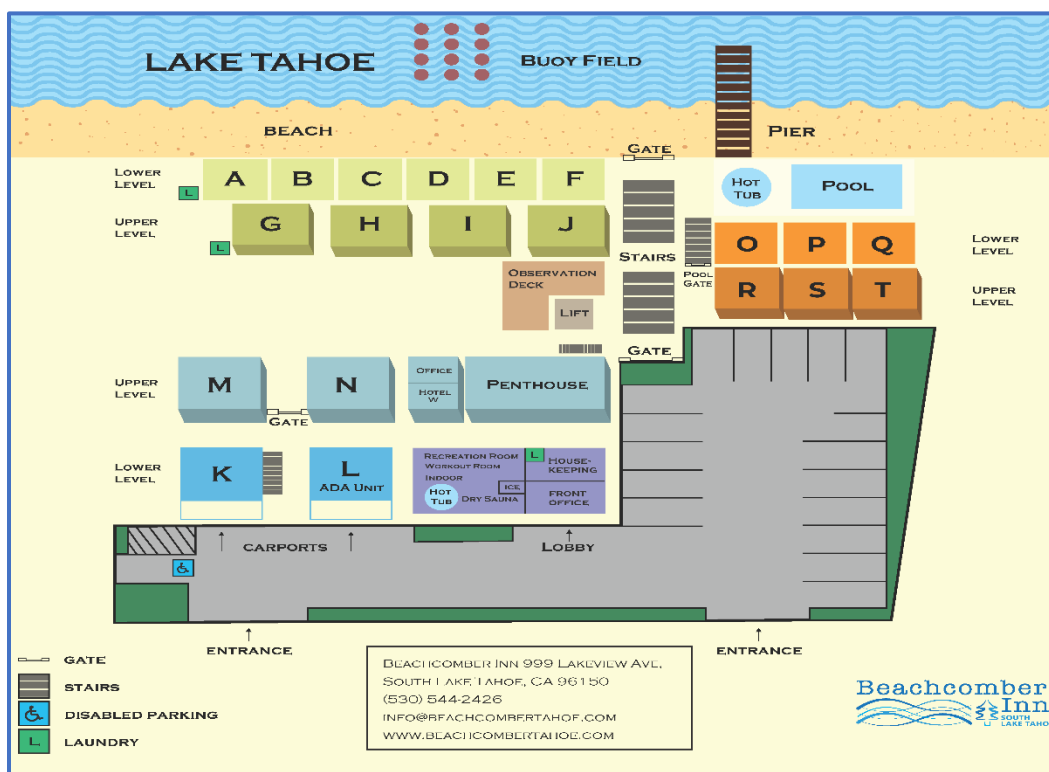

Fractional Timeshare Units (Deeded Weeks)

UNITS A-F: Beach Front Units - One bedroom; 1 queen bed; 1 queen sofa bed; **sleeps 4**; full kitchen; one bath. Units are 527 square feet.

UNITS G-J: Second Level - Lake View - One bedroom; 1 queen bed; 1 queen sofa bed; **sleeps 4**; full kitchen; one bath. Fireplace. Units are 514 square feet.

UNITS K-L: Street Level-Lake View - One bedroom, 2 double beds; 1 queen sofa bed; **sleeps 6**; small full kitchen; two baths. Unit L is also an ADA accessible unit. Units are 609 square feet.

UNITS M-N: Lake View - One bedroom, 2 queen beds; 1 queen sofa bed; **sleeps 6**; full kitchen; two baths. Units are 792 square feet.

STUDIO UNITS O, P, R, & S: Lake View, (overlooking pool) Studio; 1 queen wall bed, 1 queen sofa bed, **sleeps 4**; convenience kitchen; one bath. Fireplace. Units are 300 square feet.

UNITS Q & T: Lake View, (overlooking pool) One bedroom; 2 queen beds; 1 queen sofa bed, **sleeps 6**; full kitchen; one bath. Units are approx. 520 Square feet.

ASSOCIATION OWNED UNITS (UNITS NOT FOR SALE)

PENTHOUSE: Lake View Two bedrooms, **sleeps 6**, 1 king, 2 queens, full kitchen, one bath. The Penthouse is 825 square feet. The penthouse can be rented together with Hotel W for a larger 3-bedroom, 2 bath Unit.

HOTEL W: Hotel room, 1 queen, 1 bath, **sleeps 2**. The hotel unit is 276 square feet. Hotel W can be rented together with Penthouse for a larger 3-bedroom, 2 bath Unit. Hotel W does not have a lake view.

BEACHCOMBER INN
999 LAKEVIEW AVE
SOUTH LAKE TAHOE
CA 96150

(530) 544-2426
FAX - (530) 544-5143

EMAIL
INFO@BEACHCOMBERTAHOE.COM
WEBSITE
WWW.BEACHCOMBERTAHOE.COM